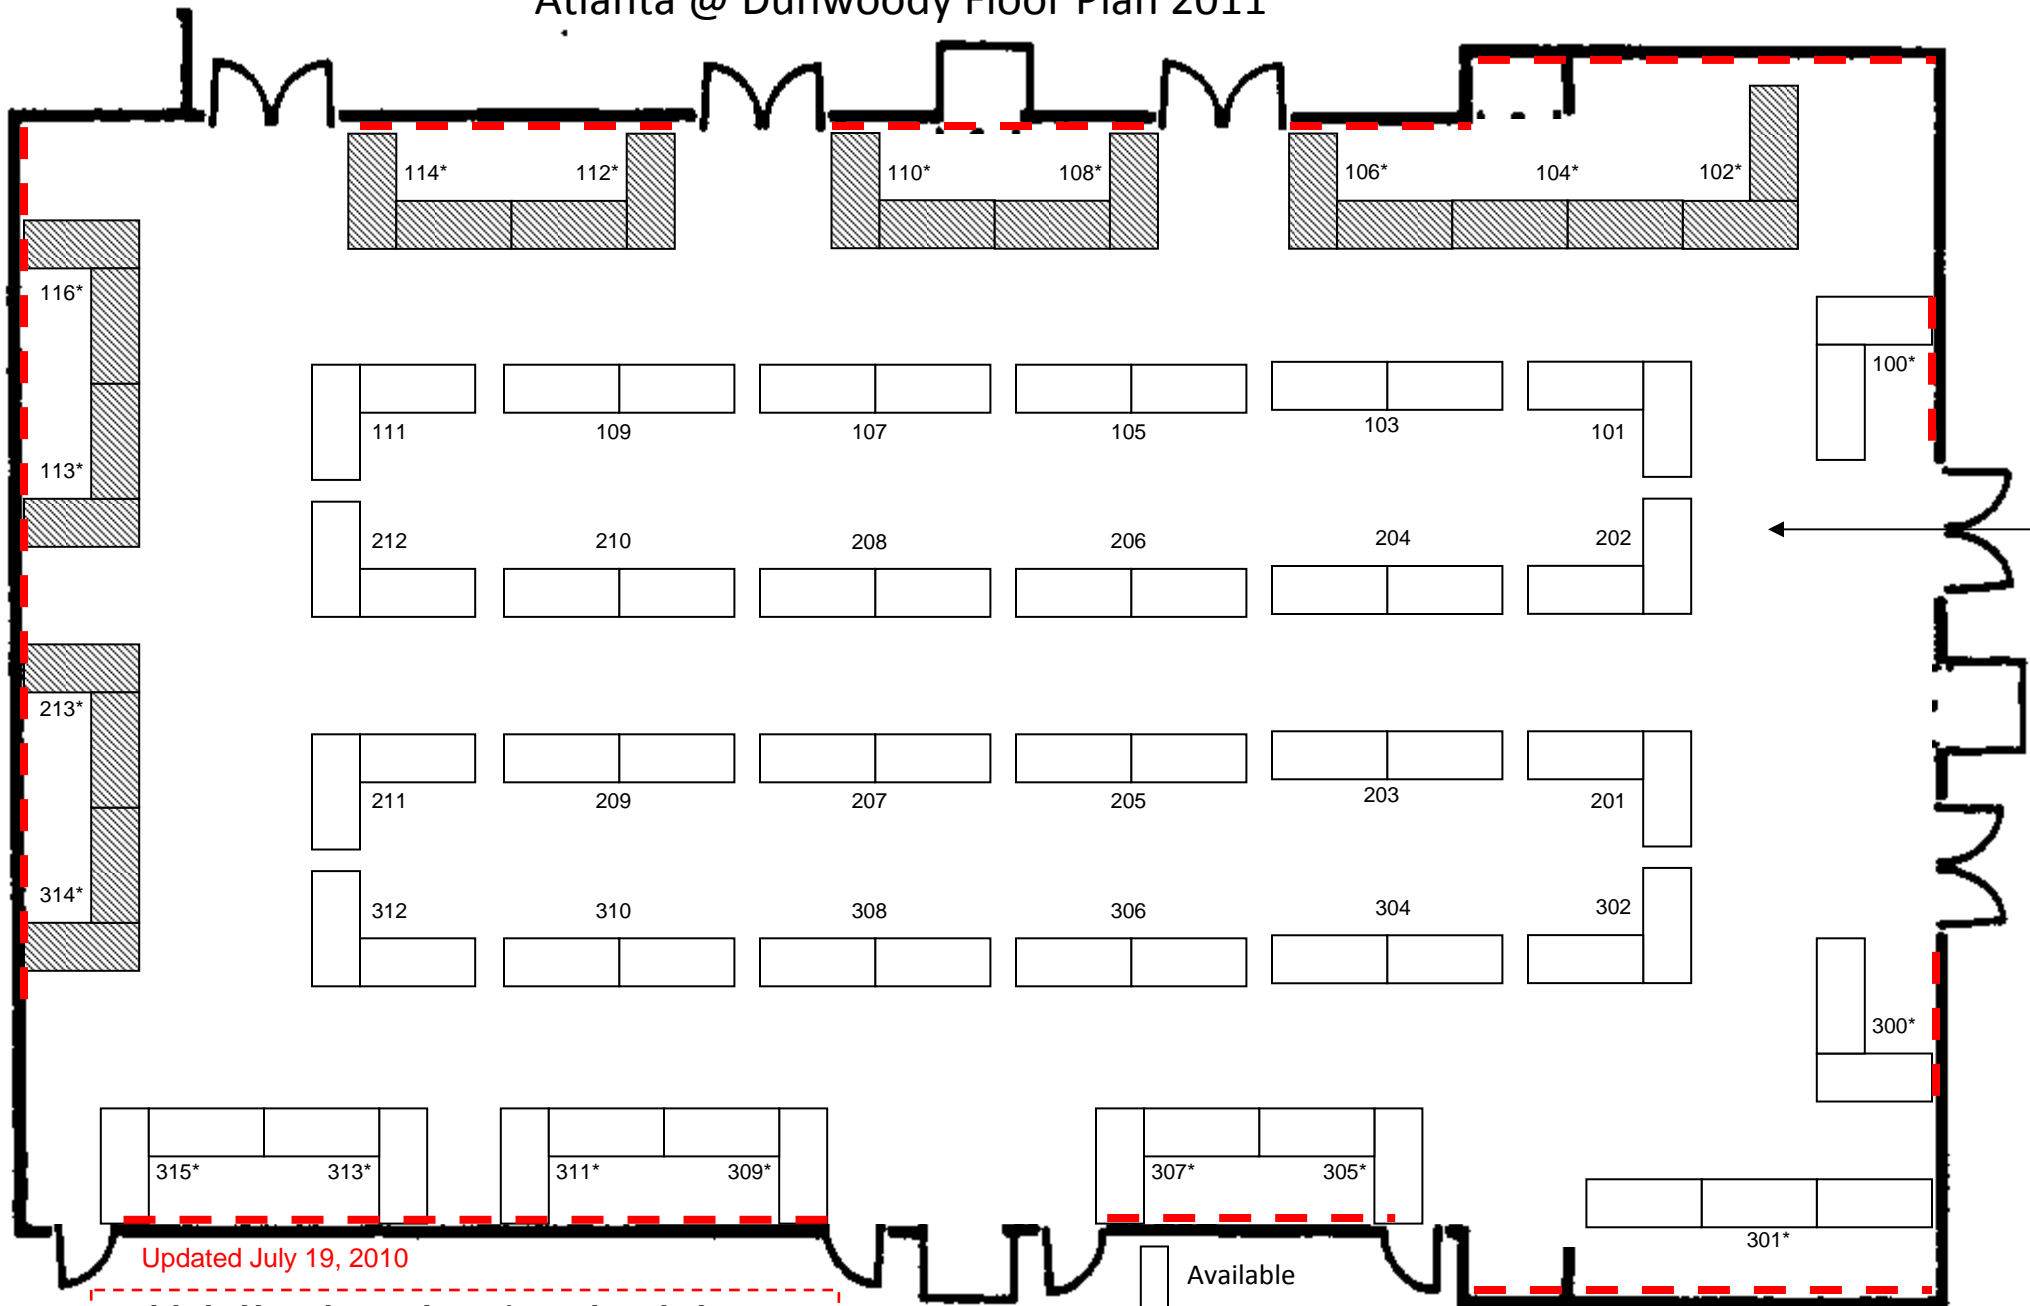

Atlanta @ Dunwoody Floor Plan 2011

Updated July 19, 2010

Red dashed lines denote where 7 foot racks and other major obstructions are allowed. Nowhere else is allowed to obstruct their neighbor's booth, subject to approval from on-site coordinator.

- Available
- Unavailable
- Pending

Subject to Change

* denotes wall booth