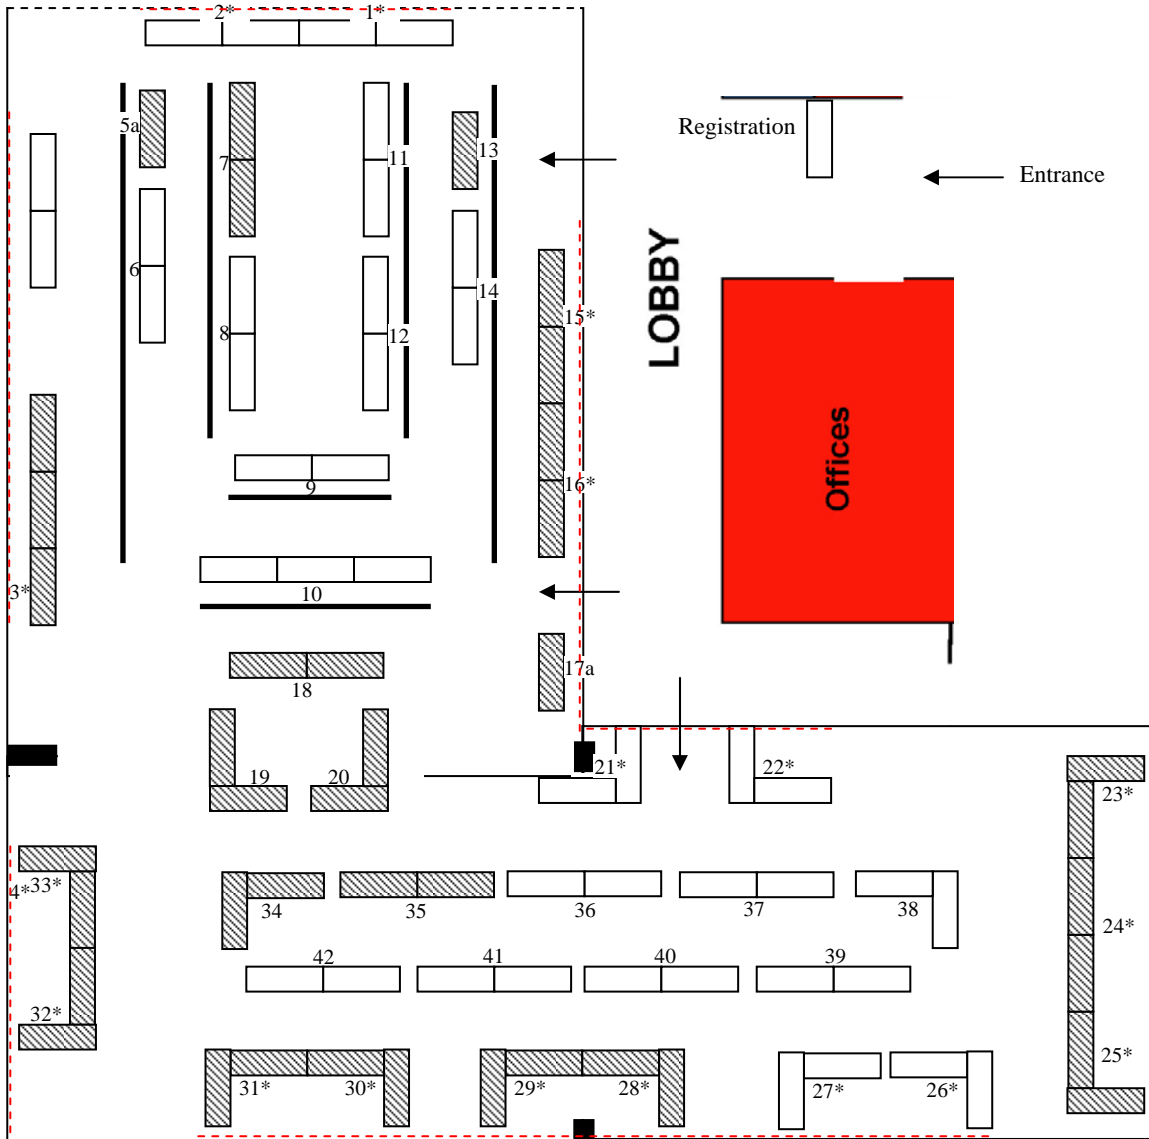

Scottish Rite – San Jose

Updated August 16, 2010

Subject to Change

* denotes "wall" booth

Red dashed lines denote where 7 foot racks and other major obstructions are allowed. Nowhere else is allowed to obstruct their neighbor's booth, subject to approval from on-site coordinator.