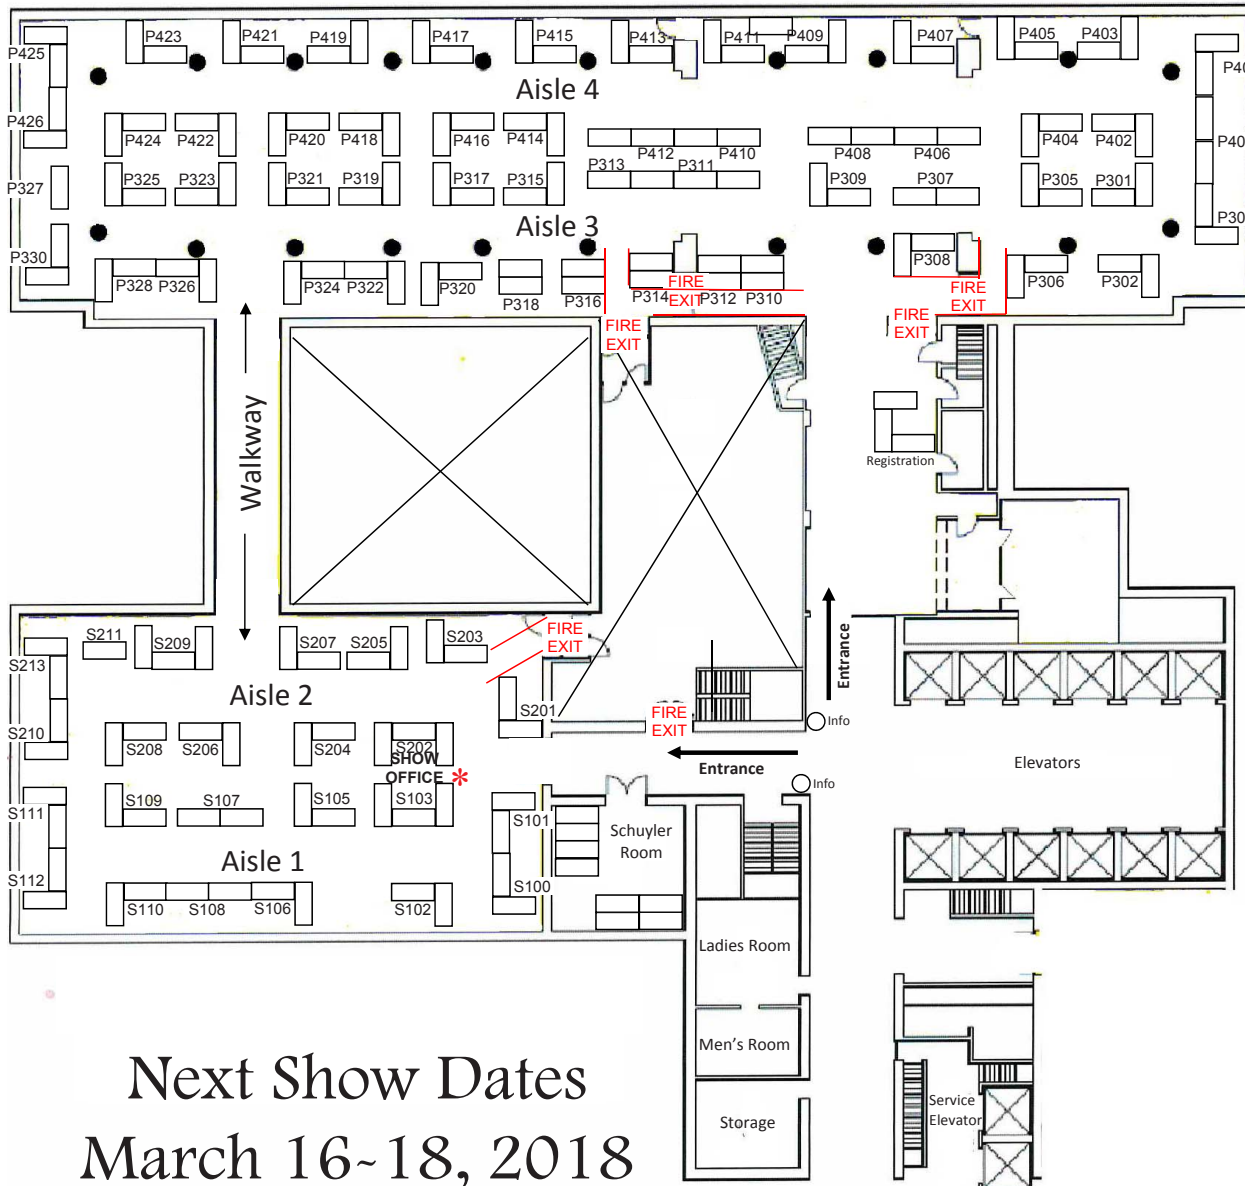

THE WHOLE BEAD SHOW

New York Fall 2017

October 20-22

Friday & Saturday 10am-6pm

Sunday 11am-5pm

Hotel Pennsylvania
401 7th Avenue, 18th Floor (between 32nd & 33rd)

Put your name on the mailing list if you haven't already.
We have an email mailing list as well.

www.WholeBead.com
(530) 265-2725 msg/text

Find us on Facebook, Twitter, Instagram

Merchants

92Y - P422	Multi Creations NJ, Inc. - P319, P321, P418, P420
Africa Gems USA - P403 + P405	Namaste - P413
Aloha Pearls, Inc. - P327	Nana & Nina - S107
Ava Motherwell Collection - S103 + S202	Nirvana Beads Corp - Schuyler
Bead Plus International, Ltd - P324 + P326	Old Man Beads - S103 + S202
Beadtopiavintage - P417	Ozzie Boulder Opals - S109
Best Beads & Beyond - P312, P314, P316	The Perfect Gem - P322 + P324
Blue Heron Bead Company - S103 + S202	Permelia's Beads - S103 + S202
Bollywood Bead Company - S106, S108, S110	Priscilla Marban - P307
Bonjuk Jewelry - S211	Rare Gemstones Inc - S208
Claspon-Claspoff - S209	Rocky's Designs - P300, P400, P401, P301, P303
Evergreen Gemstone Inc - S100 + S101	Sheila Checkoway Designs - P415 <i>Artisan</i>
Fiber Beads - P402 + P404	Shivam Imports - P323 + P325
Gem Paradise - S206	Singaraja Imports - S210 + S213
German Metal - S103 + S202	Star's Clasps - P306
Grace Lampwork Beads - S203	Stone USA Inc. - P406 + P408
Hands of the Hills, Inc - S111 + S112	TA Pearls - P306
Holy & Pure Gemstone Inc. - P311, P313, P410, P412	Tosco International - S201
Jesse James Beads - P315	Univa & China, Inc. - S102
JP Pearl & Jewelry Inc. - P310, P312, P314	Wei Li Imports - P414 + P416
Kamol - P425 + P426	White Cloud Company - P309
KCNY Trading Inc. - P419 + P421	Yayin Glassworks - S103 + S202
Knopfen Strasse - S103 + S202	
Land of Crystals, LLC. - P424	
Mega Inc - P407, P409, P411	
Modern Tibet, Inc - S205 + S207	

*SHOW OFFICE - S202

Next Show Dates
March 16-18, 2018