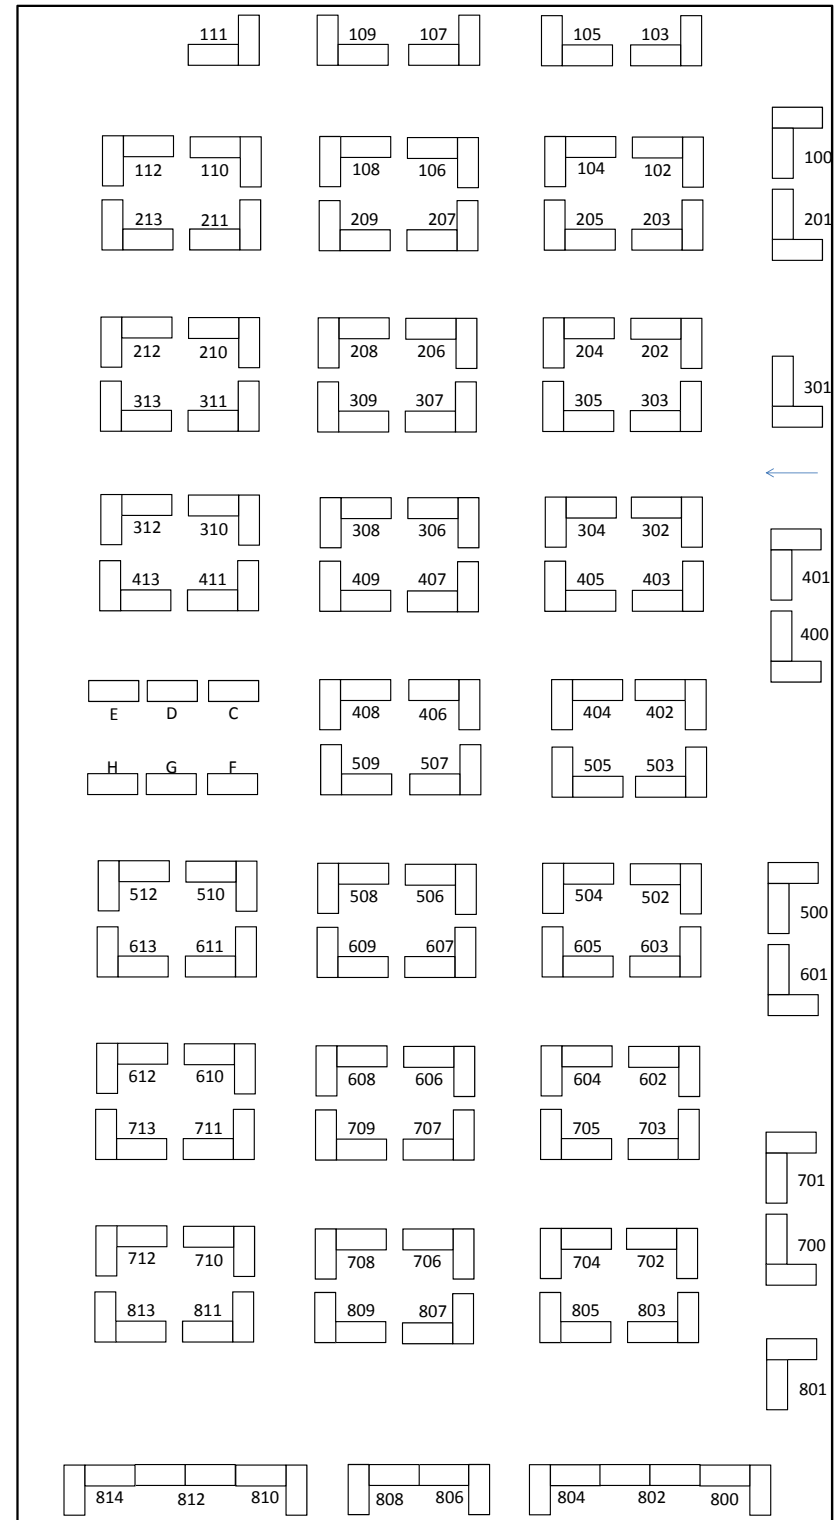

SHOW OFFICE - 203

Put your name on the mailing list if you haven't already.

We have an email mailing list as well.

www.WholeBead.com
 (530) 265-2725 msg/text

Find us on Facebook, Twitter,
Instagram

Next Show Dates
 March 27-29, 2020