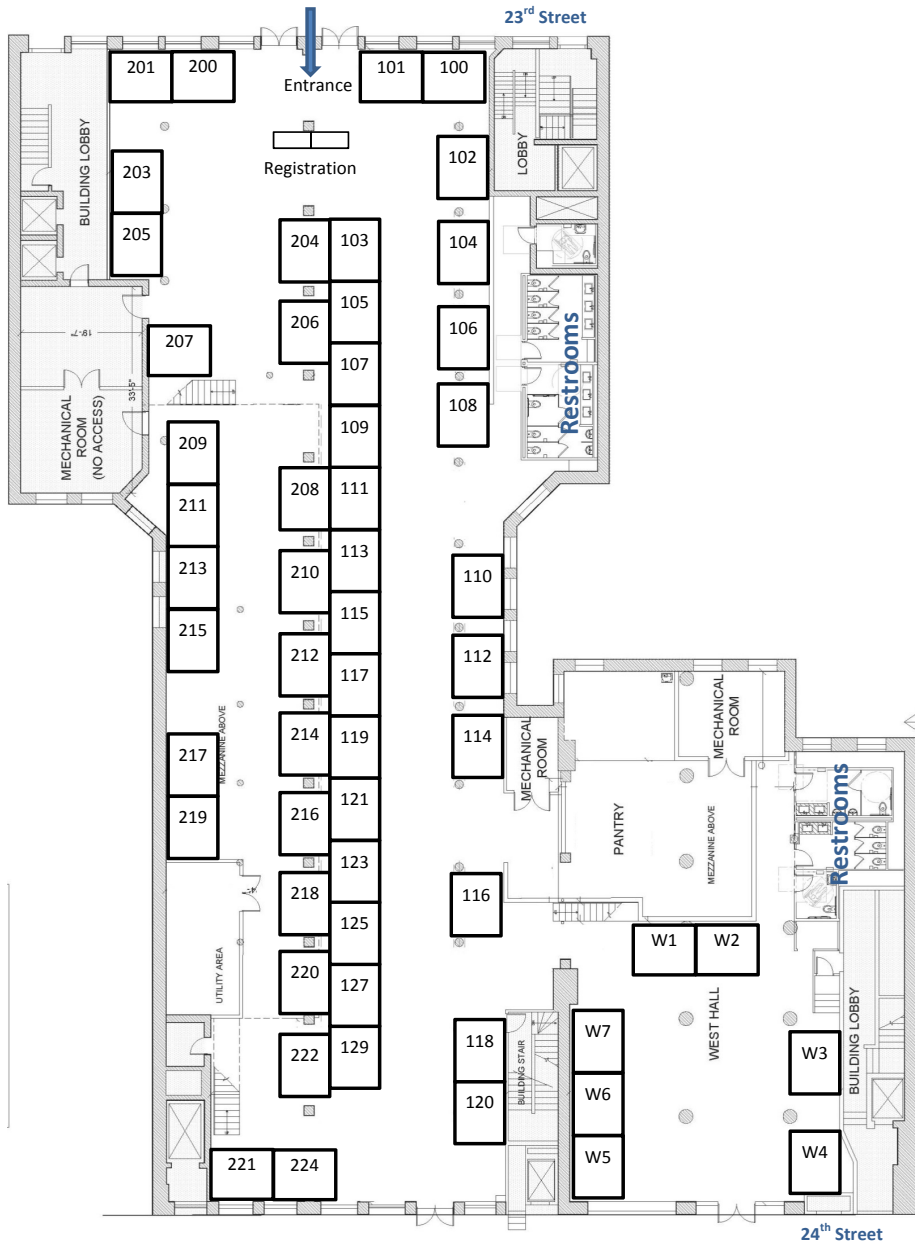

# THE WHOLE BEAD SHOW

## New York Fall 2021

October 7-9  
Thursday 5pm-8pm, Friday & Saturday 10am-6pm

Iron23  
29 West 23rd Street between 5th & 6th

Put your name on the mailing list if you haven't already.  
We have an email mailing list as well.

**SHOW OFFICE - 201**

Next Show Dates  
October 13-15, 2022