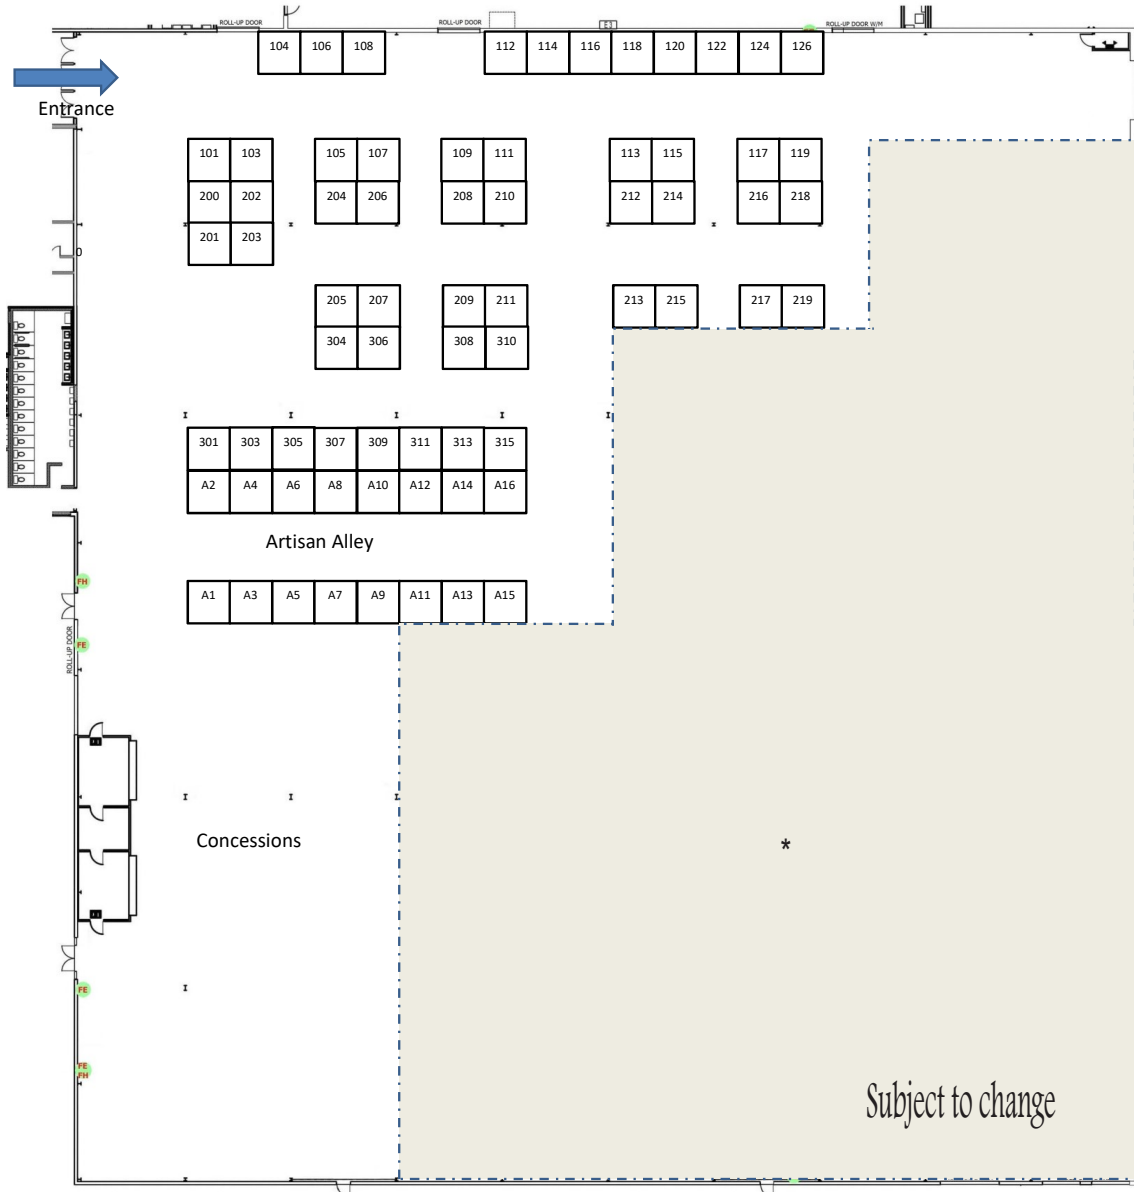

Merchants

Ava Motherwell Collection - 101, 103, 200, 201, 203, 202	Jennifer Davies-Reazor - A13
Beach House Glass Bead - A4	Land of Crystals, LLC. - 207
Beading House - 120, 122, 124, 126	The Lilac Wind Lampwork Art Glass - A12
Beat it Beads - 310	Magpie Gemstones - 108
Bigotteria, LLC - 112, 114, 116, 118	Marsha Neal Studio, LLC - A15
Blue Heron Bead Company - 101, 103, 200, 201, 203, 202	Marvelous Creations by Madonna - 209
Bollywood Bead Company - sold by Ava - 201	Multi Creations NJ, Inc. - 104, 106
C and I International Inc - 109, 111	Owl Be Beading - A1
Candice Sexton Bead Crochet - A10	Priscilla Marban - 211
Celestial Gemstone Inc. - 113	Rose Blu Beads - 119
Dara Ettinger, LLC - 218	Sheila Checkoway Designs - A14
Diane Hawkey - A11	Silver In Style - 315
Ebrima Sillah - 301	South Jersey Bead Society - 308
Exotic Collections - 212	Staci Louise Originals - A9
Expo USA Int'l Inc. - 217, 219	Studio 36 Bead Shop & Artisans Gallery - 208
FiberAndBeads.com - 307, 309, 311	TapestryGal Designs - A5
Green Girl Studios - A16	Thornburg Bead Studio - A7
Intrinsic Trading - 105, 107, 204, 206	Trixie's Jewel Box - A2
J & M Gems - 117, 216	Twisted Sistah Beads - A6
J Imports - 304	Two Fabulous - 205
Jawara African Art - 213	Yayin Glassworks - 101, 103, 200, 201, 203, 202