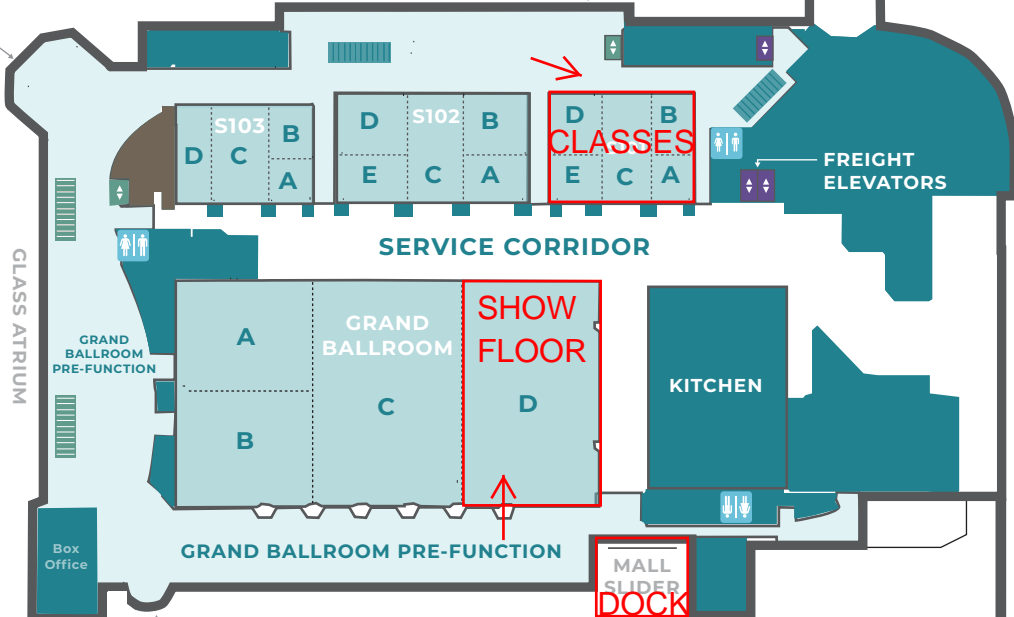

HILTON MILWAUKEE CITY CENTER

W. WISCONSIN AVE.

MAIN ROTUNDA ENTRANCE
(VEL R. PHILLIPS AVE. & WISCONSIN AVE.)

5TH ST. ENTRANCE

DOCK EXIT

N. 6TH ST.

W. WELLS ST. PARKING ENTRANCE

DOCK ENTRANCE

MAIN KILBOURN ENTRANCE
KILBOURN ENTRANCE
PARKING ENTRANCE

KILBOURN AVE.

UW-M PANTHER ARENA ▼

MILLER HIGH LIFE THEATRE ▼

SOUTH BUILDING

NORTH BUILDING

VEL R. PHILLIPS AVE. & WELLS ST.
SOUTH & NORTH ENTRANCES
N. VEL R. PHILLIPS AVE.