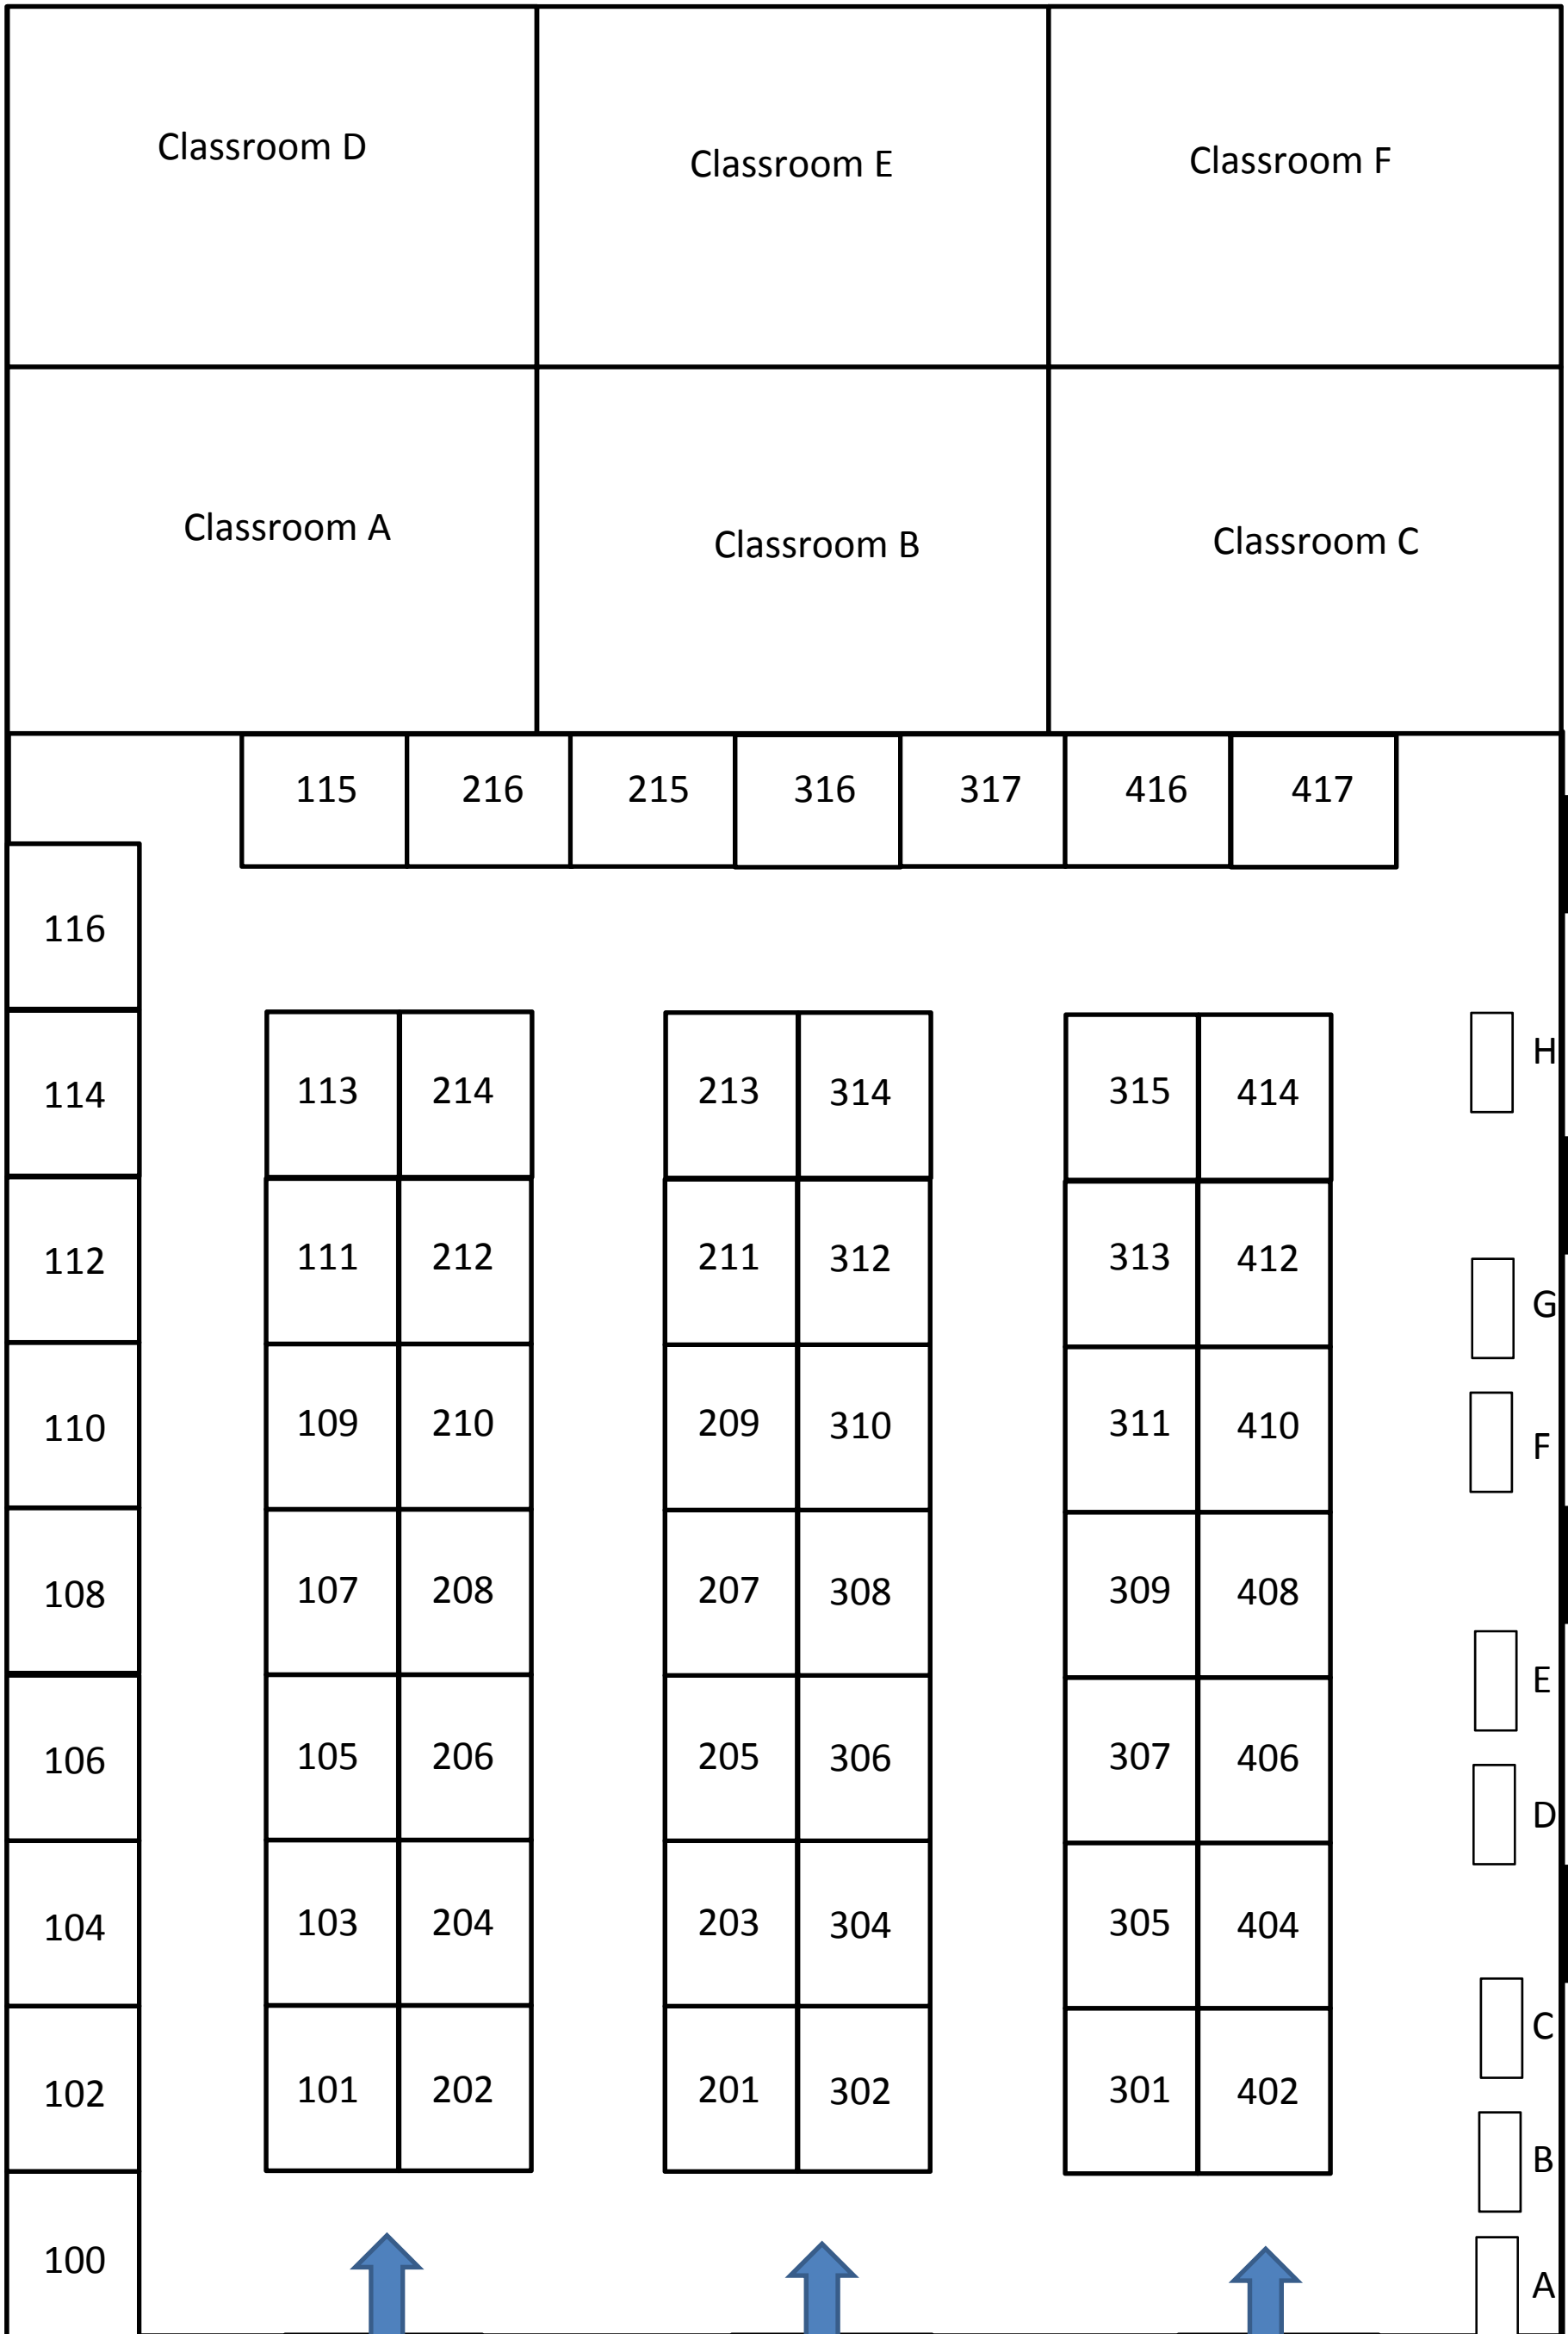

# Denver Bead Renaissance Floor Plan 2021

Entrance

Entrance

Entrance

Subject to  
change