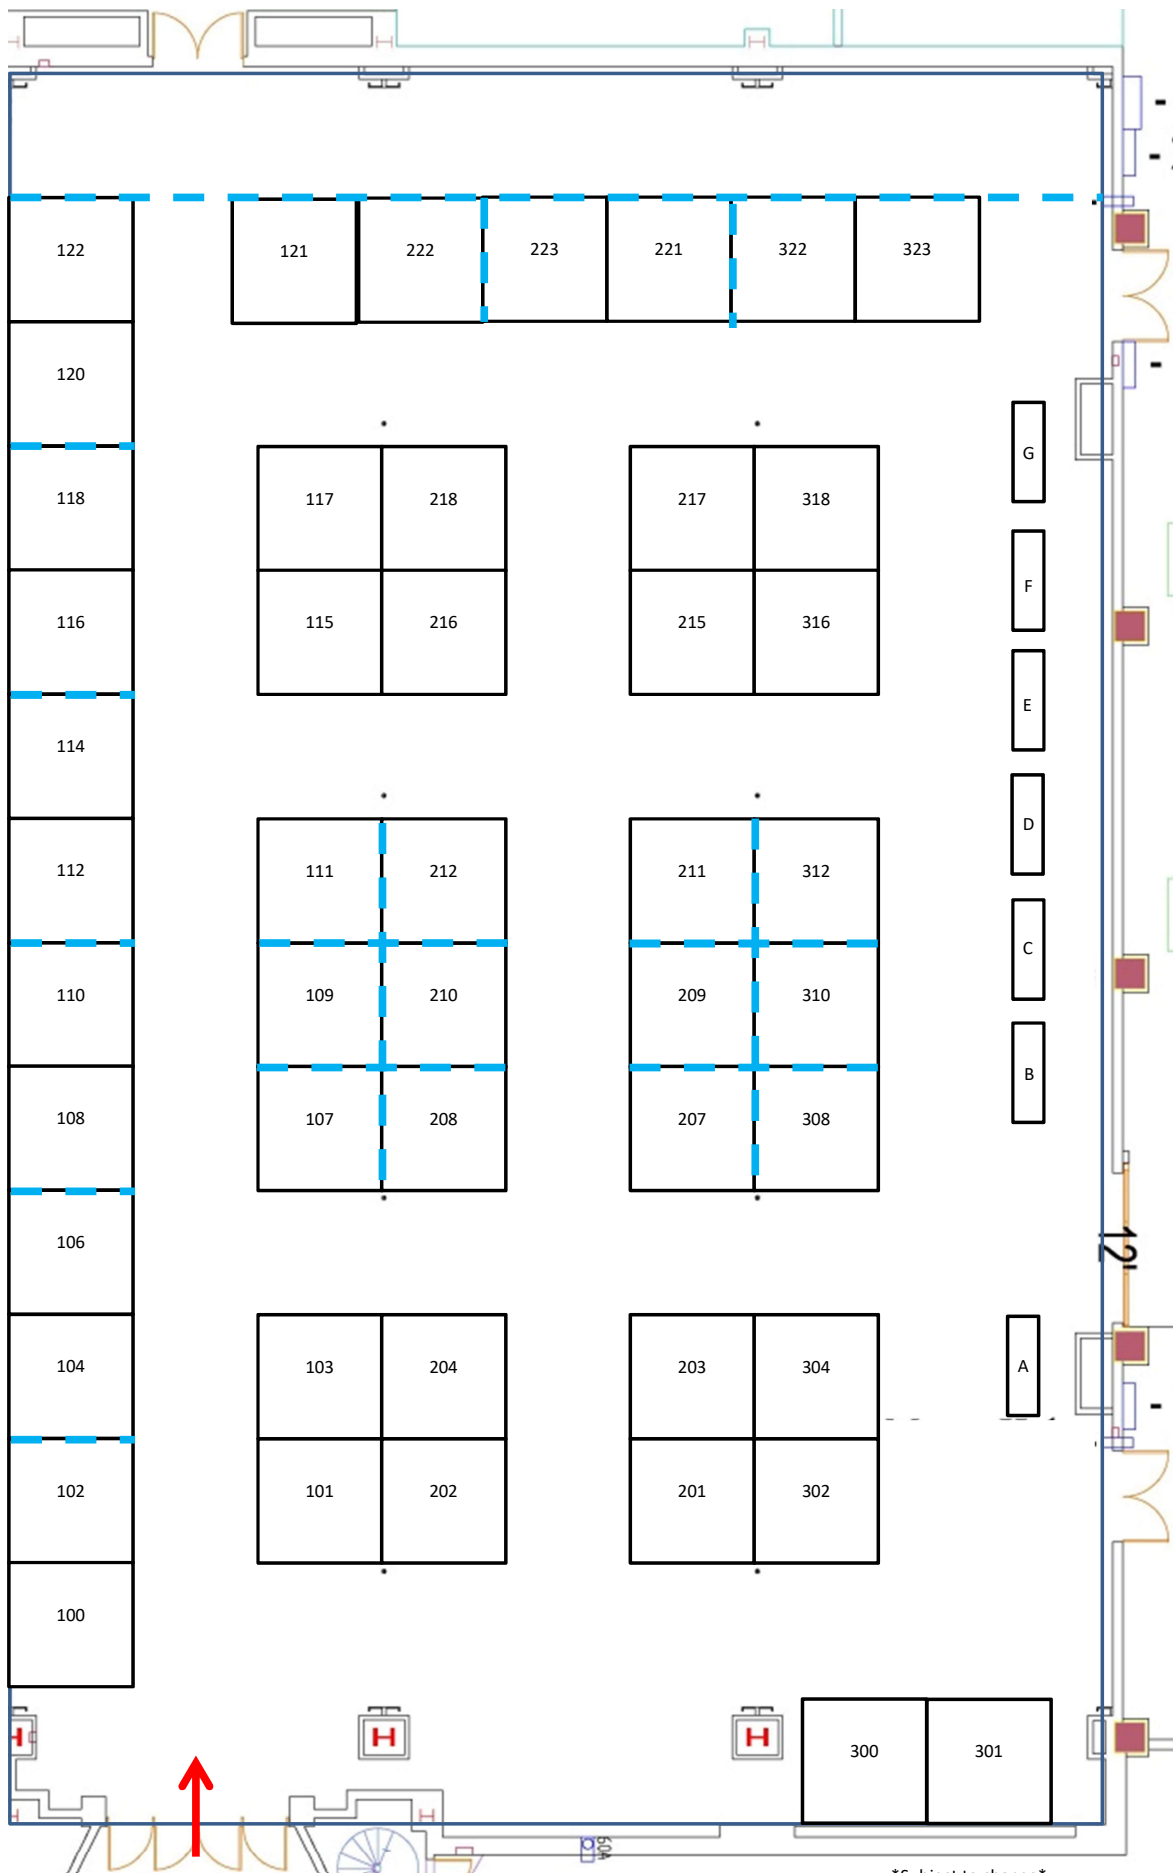

# Milwaukee 2023 Floor Plan

— Pipe/drape

\*Subject to change\*