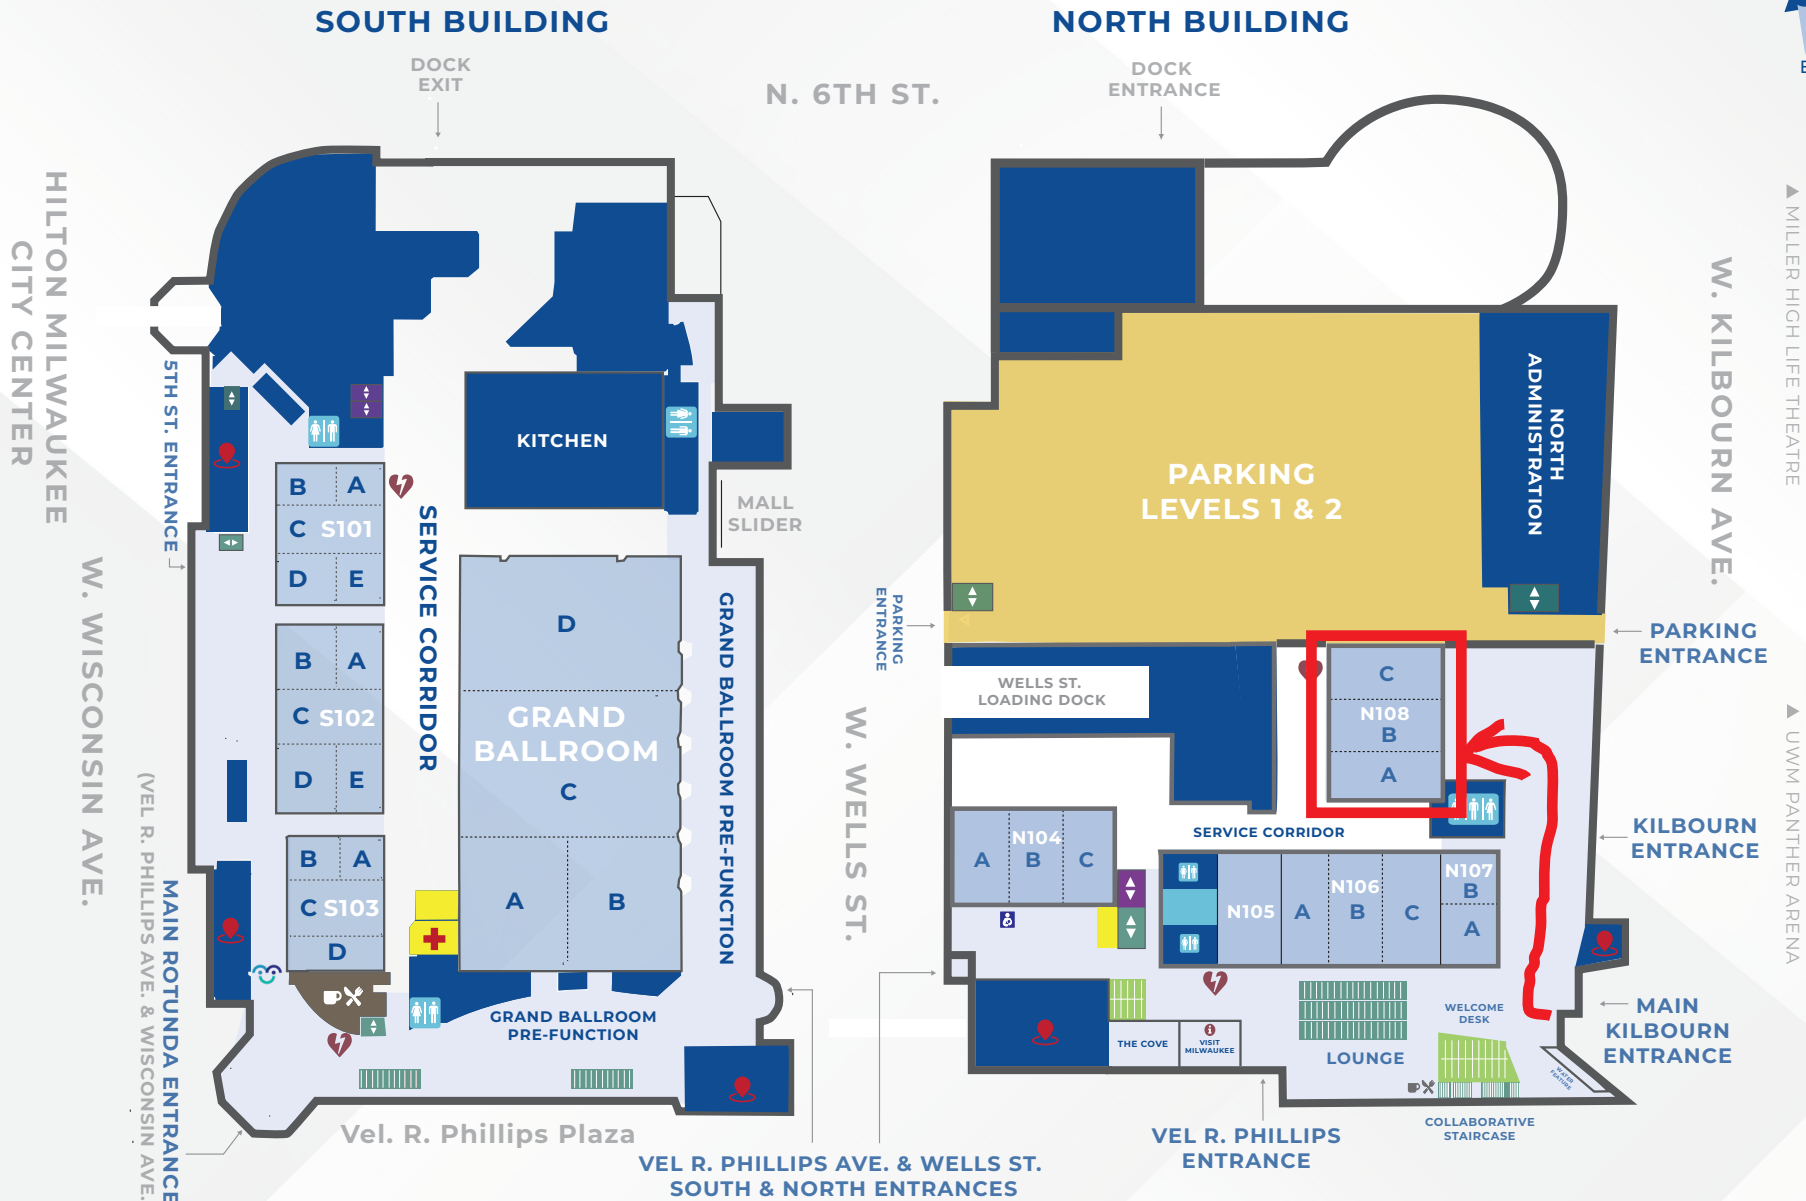

# BAIRD CENTER 100 LEVEL (First Floor, Street Level)

- |               |               |                      |                      |
|---------------|---------------|----------------------|----------------------|
| MEETING ROOMS | VISITOR INFO  | ALL GENDER RESTROOMS | MAMAVA LACTATION POD |
| VENDING       | PARKING       | RESTROOMS            | MOTHER'S ROOM        |
| SHOW OFFICES  | BACK OF HOUSE | ESCALATORS           | AED                  |
|               |               | ELEVATORS            | FIRST AID            |
|               |               | FREIGHT ELEVATORS    | EMERGENCY EXITS      |
|               |               | STAIRCASES           |                      |